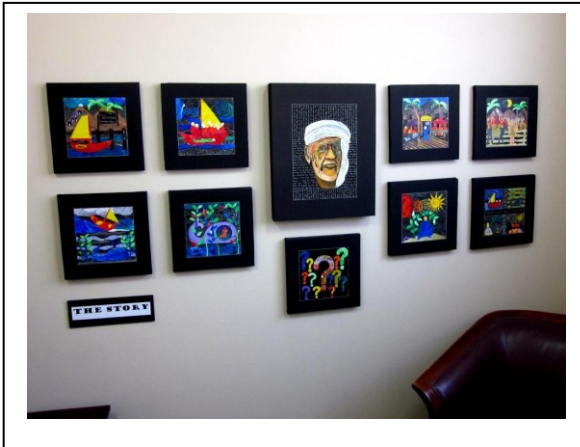

Lenten Prayer Gallery

My goal was to try and create a visually meditative experience in the Prayer Room of our church. Elements included:

West Wall

16x20 inch Face of Jonah surrounded by images that illustrate the four chapters of the book

East Wall

Twenty-four 6x6 inch squares with twelve questions interspersed by images of the vine and the worm

North Wall

Half of the book takes place on the sea so I created a Sea Wall.

Jesus Fish made of branches.
School of Fish made of cardboard, foil tape and wood dowels

Foil Fish made of cardboard, toilet paper roles and foil tape

Sea Weed forest made of rice paper, string and cardboard

South Wall

Left- **Jonah** made of cardboard and hot glue.

Right- **The Widow of Zaraphath**, Watercolor on Paper