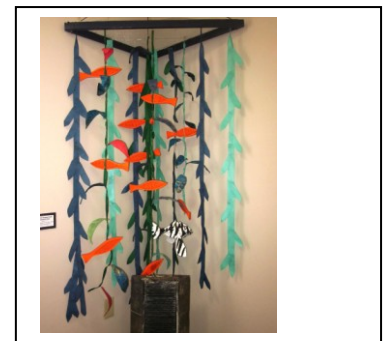

Lenten Prayer Gallery

My goal was to try and create a visually meditative experience in the Prayer Room of our church. Elements included:

West Wall

16x20 inch Face of Jonah surrounded by images that illustrate the four chapters of the book

East Wall

Twenty-four 6x6 inch squares with twelve questions interspersed by images of the vine and the worm

North Wall

Half of the book takes place on the sea so I created a Sea Wall.

Jesus Fish made of branches.
School of Fish made of cardboard, foil tape and wood dowels

Foil Fish made of cardboard, toilet paper roles and foil tape

Sea Weed forest made of rice paper, string and cardboard

South Wall

Left- **Jonah** made of cardboard and hot glue.

Right- **The Widow of Zaraphath**, Watercolor on Paper