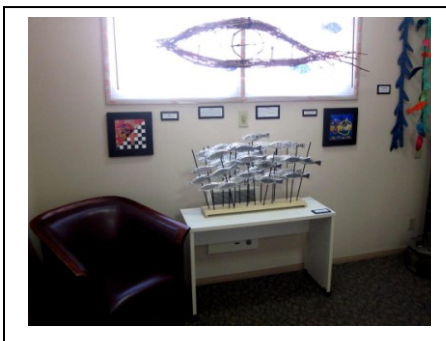

Lenten Prayer Gallery

My goal was to try and create a visually meditative experience in the Prayer Room of our church. Elements included:

West Wall

16x20 inch Face of Jonah surrounded by images that illustrate the four chapters of the book

East Wall

Twenty-four 6x6 inch squares with twelve questions interspersed by images of the vine and the worm

North Wall

Half of the book takes place on the sea so I created a Sea Wall.

Jesus Fish made of branches.
School of Fish made of cardboard, foil tape and wood dowels

Foil Fish made of cardboard, toilet paper roles and foil tape

Sea Weed forest made of rice paper, string and cardboard

South Wall

Left- **Jonah** made of cardboard and hot glue.

Right- **The Widow of Zaraphath**, Watercolor on Paper