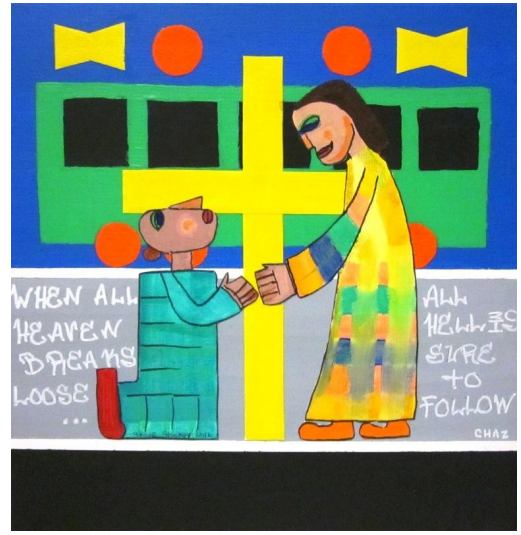

Collage Paintings

Elijah at Mt Carmel 16 x 20 inches

Widow at Zaraphath 16 x 20 inches

<Lame Man
12 x 12 Inches

>Leper
12 x 12 Inches

Blind Bartimaeus 11x 14 inches

Childhood 16 x 20 inches

The Deep 16 x 20

Touch 16 x 20

Loyalty 16 x 20

Refuge 16 x 20

Desert Series 11 x 14

Desert Series 11 x 14